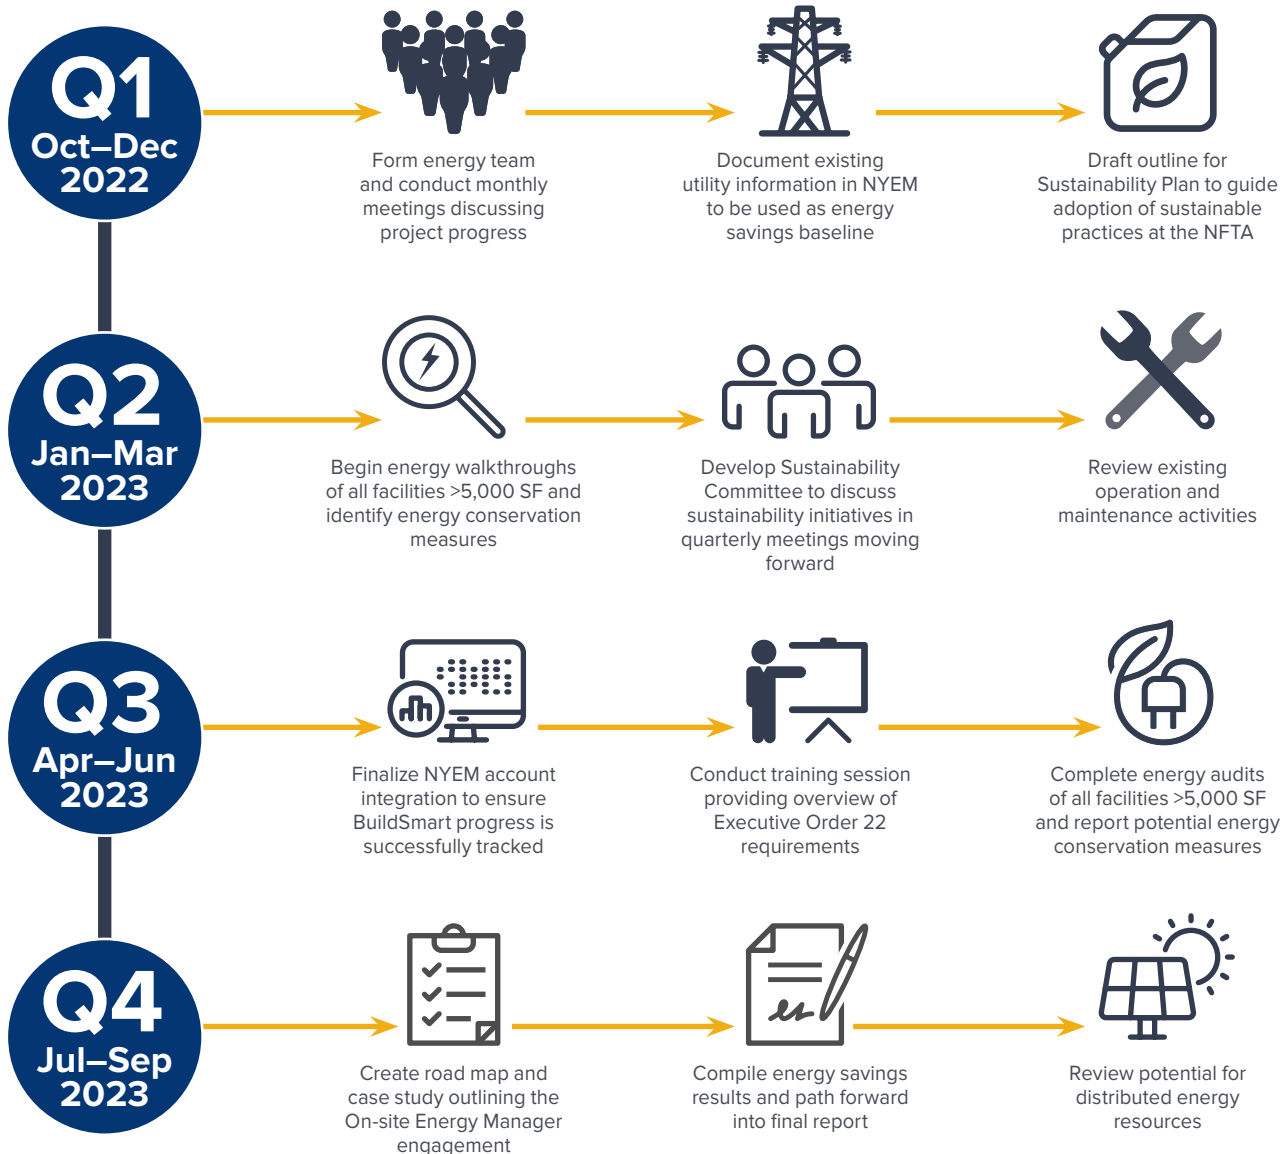

On-site Energy Manager Pilot Program Road Map

Niagara Frontier Transportation Authority — Buffalo, NY

On-site Management Journey

Learn more.

For more information and to apply, visit nyscrda.ny.gov/OsEM

If you have questions or need support, reach out to OnSiteEnergyManager@nyscrda.ny.gov